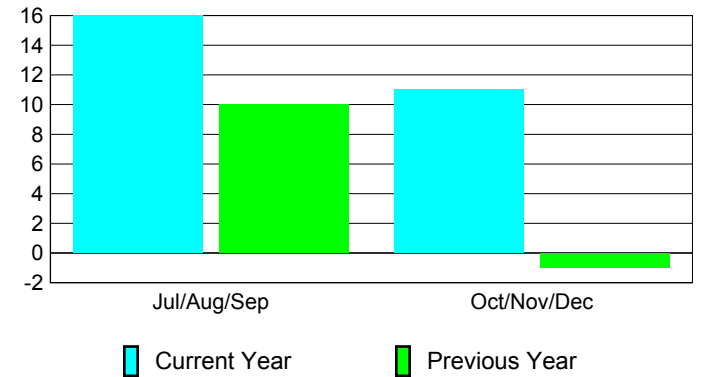

Membership Results
2010-2011

Membership
2009-2010

Month	Net Memb Goal	Actual New Memb	Actual Dropped Memb	Gain/Loss of Memb	Gain/Loss of Memb
Jul/Aug/Sep	20	36	-20	16	10
Oct/Nov/Dec	15	31	-20	11	-1
Totals	35	67	-40	27	9

Membership Results 2010-2011

Goal, New, Dropped, Gain/Loss

Comparison of Membership Gain/Loss

Current Year Compared to the Previous Year

Gender Comparison 2010-2011