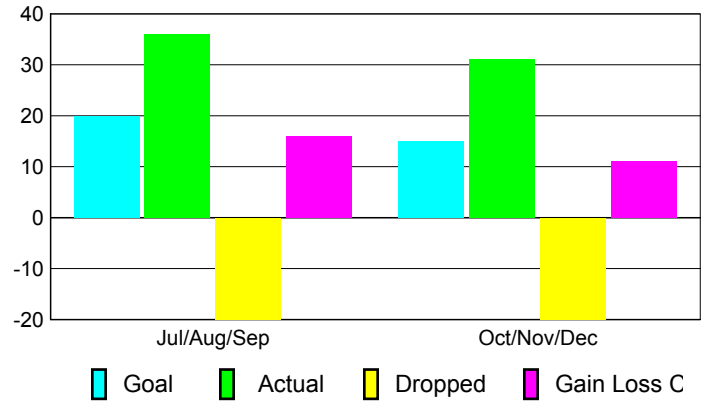

Membership Results 2010-2011

Goal, New, Dropped, Gain/Loss